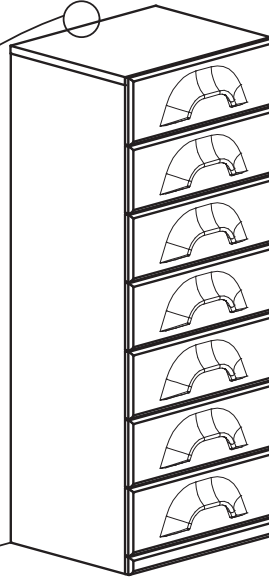

WALL

FITTINGS			
A		M4 × 30mm Screw	x2
B		M3.5 × 16mm Screw	x2
C			x2
D			x2
E			x1