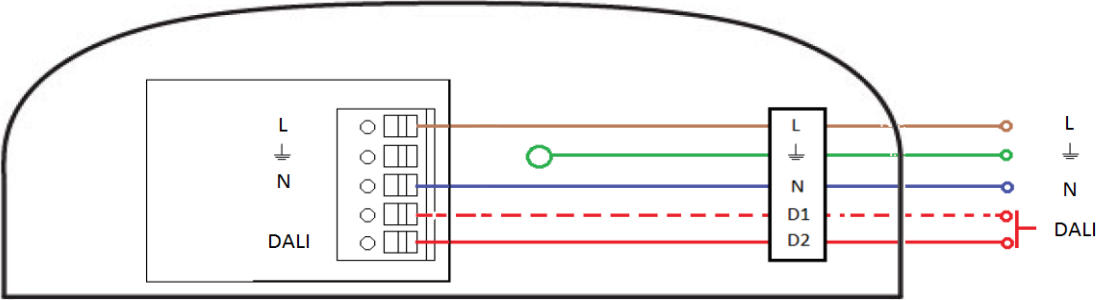

SMITHFIELD C/S LED
electrical scheme and connection

PUSH DIMM

- F13670-- SMITHFIELD S LED EU/SA
- F13660-- SMITHFIELD C LED EU/SA

DALI

- F13690-- SMITHFIELD S LED DALI EU/SA
- F13680-- SMITHFIELD C LED DALI EU/SA