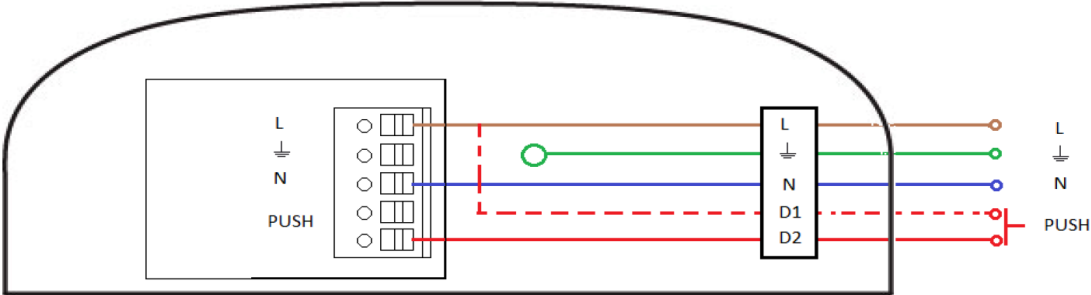

SMITHFIELD C/S LED
electrical scheme and connection

PUSH DIMM

- F13670-- SMITHFIELD S LED EU/SA
- F13660-- SMITHFIELD C LED EU/SA

DALI

- F13690-- SMITHFIELD S LED DALI EU/SA
- F13680-- SMITHFIELD C LED DALI EU/SA